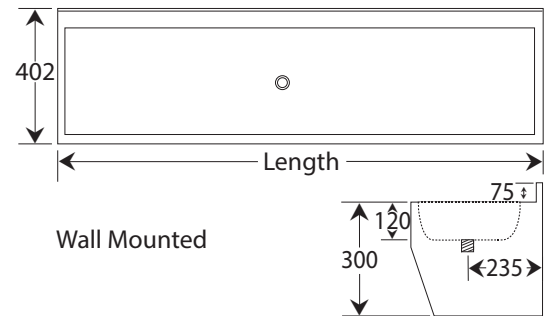

**Taps shown for illustration purposes only*

WE383 SIT ON SPLASHBACK CORIAN SOLID SURFACE WASH TROUGH

- Corian solid surface acrylic resin bonded material
- Manufactured to order in any length up to 3000mm
- Glacier white (other colours by request)
- Designed to sit on separate base unit
- Centre 38mm flush grated waste fitting (no overflow or plug)
- 322mm projection
- 200mm splashback
- Tap holes drilled in splashback to customer specification
- Optional taps and traps from our extensive range
- Manufactured to order 3 working weeks

**Taps shown for illustration purposes only*

WE382 WALL MOUNTED TAPLANDING CORIAN SOLID SURFACE WASH TROUGH

- Corian solid surface acrylic resin bonded material
- Manufactured to order in any length up to 3000mm
- Glacier white (other colours by request)
- Wall mounted with wall brackets
- Front fascia panel to conceal plumbing (can be in a contrasting colour: Grey | Yellow | Blue | Pink | Green | Red | Orange)
- Centre 38mm flush grated waste fitting (no overflow or plug)
- 402mm projection, 75mm upstand
- Tap holes drilled to customer specification
- Optional taps and traps from our extensive range
- Manufactured to order 3 working weeks

**Taps shown for illustration purposes only*

WE384 SIT ON TAPLANDING CORIAN WASH TROUGH

- Corian solid surface acrylic resin bonded material
- Manufactured to order in any length up to 3000mm
- Glacier white (other colours by request)
- Designed to sit on separate base unit
- Centre 38mm flush grated waste fitting (no overflow or plug)
- 402mm projection
- 75mm upstand
- Tap holes drilled to customer specification
- Optional taps and traps from our extensive range
- Manufactured to order 3 working weeks