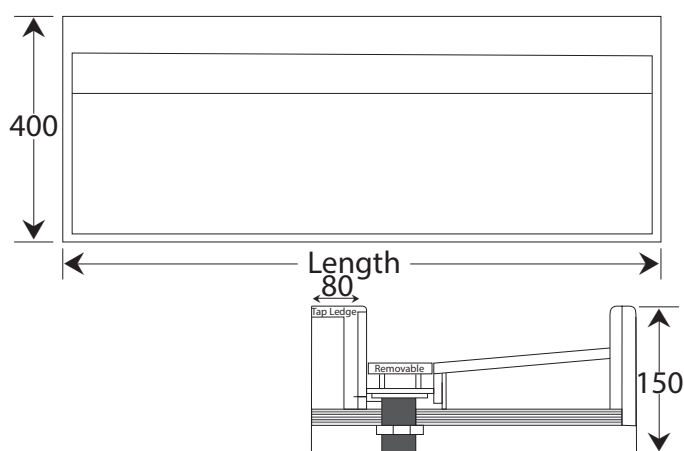

WE390 ECONOMY CORIAN SOLID SURFACE WASH TROUGH

- Corian solid surface acrylic resin bonded material
- Manufactured to order in any length up to 3000mm
- Glacier white (other colours by request)
- Sit on version without wall brackets
- Wall mounted version with wall brackets
- Centre 38mm flush grated waste fitting (no overflow or plug)
- 402mm projection
- Tap holes drilled to customer specification
- Optional taps and traps from our extensive range
- Manufactured to order 3 working weeks

**Taps shown for illustration purposes only*

WE399 CONTEMPORARY CORIAN SOLID SURFACE WASH TROUGH

- Corian solid surface acrylic resin bonded material
- Manufactured to order in any length up to 3600mm
- Glacier white (other colours by request)
- Sit on version without wall brackets
- Wall mounted version with wall brackets
- Centre 32mm flush grated waste fitting in rear channel with cover
- 400mm projection
- Tap holes drilled to customer specification
- Optional taps and traps from our extensive range
- Manufactured to order 3 working weeks

**Taps shown for illustration purposes only*

WE396 OPEN SLOPE CORIAN SOLID SURFACE WASH TROUGH

- Corian solid surface acrylic resin bonded material
- Manufactured to order in any length up to 3600mm
- Glacier white (other colours by request)
- Sit on version without wall brackets
- Wall mounted version with wall brackets
- Centre 32mm flush grated waste fitting
- 500mm projection
- Tap holes drilled to customer specification
- Optional taps and traps from our extensive range
- Manufactured to order 3 working weeks