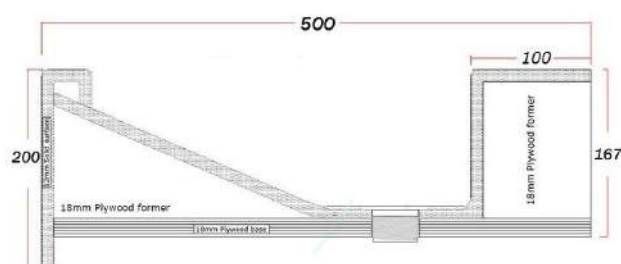

WE397 WAVE CORIAN SOLID SURFACE WASH TROUGH

- Corian solid surface acrylic resin bonded material
- Manufactured in modules of 500mm up to 3000mm long
- Glacier white (other colours by request)
- Sit on version without wall brackets
- Wall mounted version with wall brackets
- Centre 32mm flush grated waste fitting (no overflow or plug) to each module
- 400mm projection
- Tap holes drilled to customer specification
- Optional taps and traps from our extensive range
- Manufactured to order 3 working weeks

*Taps shown for illustration purposes only

WE396 OPEN SLOPE CORIAN SOLID SURFACE WASH TROUGH

- Corian solid surface acrylic resin bonded material
- Manufactured to order in any length up to 3600mm
- Glacier white (other colours by request)
- Sit on version without wall brackets
- Wall mounted version with wall brackets
- Centre 32mm flush grated waste fitting
- 500mm projection
- Tap holes drilled to customer specification
- Optional taps and traps from our extensive range
- Manufactured to order 3 working weeks

*Taps shown for illustration purposes only