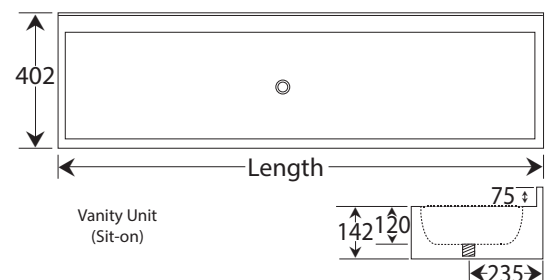

WE382 WALL MOUNTED TAPLANDING CORIAN SOLID SURFACE WASH TROUGH

- Corian solid surface acrylic resin bonded material
- Manufactured to order in any length up to 3000mm
- Glacier white (other colours by request)
- Wall mounted with wall brackets
- Front fascia panel to conceal plumbing (can be in a contrasting colour: Grey | Yellow | Blue | Pink | Green | Red | Orange)
- Centre 38mm flush grated waste fitting (no overflow or plug)
- 402mm projection, 75mm upstand
- Tap holes drilled to customer specification
- Optional taps and traps from our extensive range
- Manufactured to order 3 working weeks

*Taps shown for illustration purposes only

WE384 SIT ON TAPLANDING CORIAN WASH TROUGH

- Corian solid surface acrylic resin bonded material
- Manufactured to order in any length up to 3000mm
- Glacier white (other colours by request)
- Designed to sit on separate base unit
- Centre 38mm flush grated waste fitting (no overflow or plug)
- 402mm projection
- 75mm upstand
- Tap holes drilled to customer specification
- Optional taps and traps from our extensive range
- Manufactured to order 3 working weeks

*Taps shown for illustration purposes only