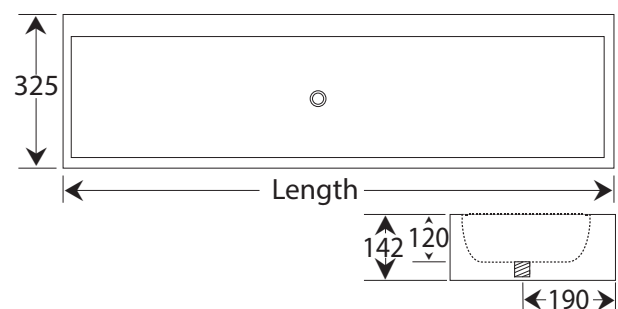

WE388 WALL MOUNTED NURSERY CORIAN WASH TROUGH

- Corian solid surface acrylic resin bonded material
- Manufactured to order in any length up to 3000mm
- Glacier white (other colours by request)
- Wall mounted with wall brackets
- Front fascia panel to conceal plumbing (can be in a contrasting colour: Grey | Yellow | Blue | Pink | Green | Red | Orange)
- Centre 38mm flush grated waste fitting (no overflow or plug)
- Reduced 325mm projection for smaller users or tight spaces
- Tap holes drilled to customer specification
- Optional taps and traps from our extensive range
- Manufactured to order 3 working weeks

*Taps shown for illustration purposes only

WE389 SIT ON NURSERY CORIAN SOLID SURFACE WASH TROUGH

- Corian solid surface acrylic resin bonded material
- Manufactured to order in any length up to 3000mm
- Glacier white (other colours by request)
- Designed to sit on separate base unit
- Centre 38mm flush grated waste fitting (no overflow or plug)
- Reduced 325mm projection for smaller users or tight spaces
- No upstand
- Tap holes drilled to customer specification
- Optional taps and traps from our extensive range
- Manufactured to order 3 working weeks

*Taps shown for illustration purposes only