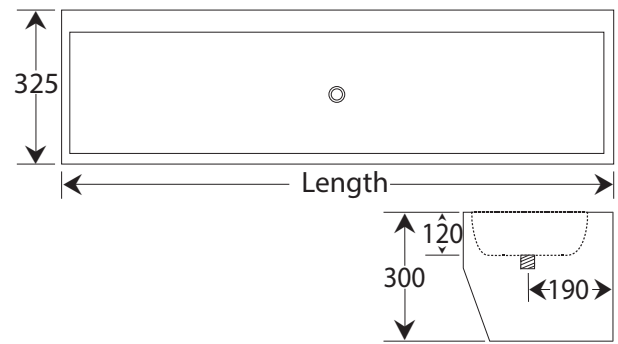

WE388 WALL MOUNTED NURSERY CORIAN WASH TROUGH

- Corian solid surface acrylic resin bonded material
- Manufactured to order in any length up to 3000mm
- Glacier white (other colours by request)
- Wall mounted with wall brackets
- Front fascia panel to conceal plumbing (can be in a contrasting colour: Grey | Yellow | Blue | Pink | Green | Red | Orange)
- Centre 38mm flush grated waste fitting (no overflow or plug)
- Reduced 325mm projection for smaller users or tight spaces
- Tap holes drilled to customer specification
- Optional taps and traps from our extensive range
- Manufactured to order 3 working weeks

*Taps shown for illustration purposes only

WE389 SIT ON NURSERY CORIAN SOLID SURFACE WASH TROUGH

- Corian solid surface acrylic resin bonded material
- Manufactured to order in any length up to 3000mm
- Glacier white (other colours by request)
- Designed to sit on separate base unit
- Centre 38mm flush grated waste fitting (no overflow or plug)
- Reduced 325mm projection for smaller users or tight spaces
- No upstand
- Tap holes drilled to customer specification
- Optional taps and traps from our extensive range
- Manufactured to order 3 working weeks

*Taps shown for illustration purposes only