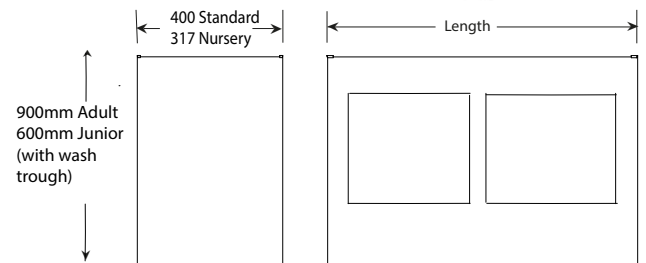

WEBASE
BASE UNIT

- Corian solid surface acrylic resin bonded material
- Manufactured to order in any length up to 3000mm
- White solid surface clad carcass
- Fascia panels in White | Grey | Yellow | Blue | Pink | Green | Red | Orange
- Unit manufactured 5mm shorter and narrower than wash troughs