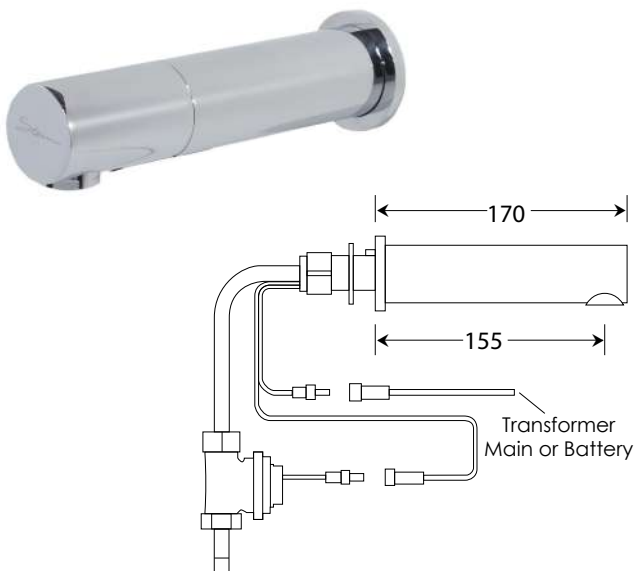

**Taps shown for illustration purposes only*

WE389 SIT ON NURSERY CORIAN SOLID SURFACE WASH TROUGH

- Corian solid surface acrylic resin bonded material
- Manufactured to order in any length up to 3000mm
- Glacier white (other colours by request)
- Designed to sit on separate base unit
- Centre 38mm flush grated waste fitting (no overflow or plug)
- Reduced 325mm projection for smaller users or tight spaces
- No upstand
- Tap holes drilled to customer specification
- Optional taps and traps from our extensive range
- Manufactured to order 3 working weeks

**Taps shown for illustration purposes only*

LARGE-CHROME-BOTTLETRAP (1 1/2")
CHROME PLATED BOTTLE TRAP

- 38mm chrome plated brass bottle trap with waste pipe and wall flange
- Suitable for all wash troughs
- In stock 1 to 2 working days

TVS7035 INFRARED DECK MOUNTED TAP

- Sensor operated chrome plated basin tap
- Battery or mains power supply (to be specified)
- 30mm tap hole required
- In stock 1 to 2 working days

TVS6955 INFRARED WALL MOUNTED TAP

- Sensor operated chrome plated wall mounted spout
- Up to 3 units from one power supply
- Battery or mains power supply (to be specified)
- 30mm tap hole required
- In stock usually 1 to 2 working days