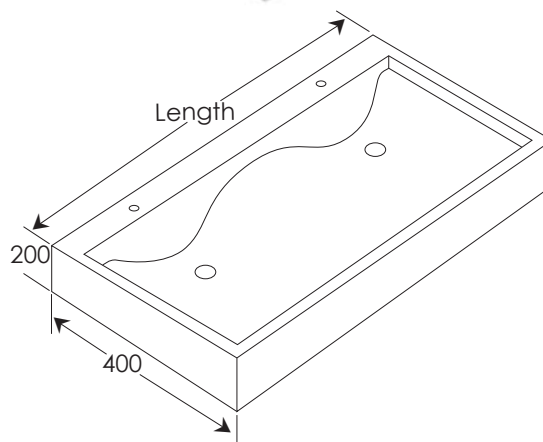

**Taps shown for illustration purposes only*

WE399 CONTEMPORARY CORIAN SOLID SURFACE WASH TROUGH

- Corian solid surface acrylic resin bonded material
- Manufactured to order in any length up to 3600mm
- Glacier white (other colours by request)
- Sit on version without wall brackets
- Wall mounted version with wall brackets
- Centre 32mm flush grated waste fitting in rear channel with cover
- 400mm projection
- Tap holes drilled to customer specification
- Optional taps and traps from our extensive range
- Manufactured to order 3 working weeks

**Taps shown for illustration purposes only*

WE397 WAVE CORIAN SOLID SURFACE WASH TROUGH

- Corian solid surface acrylic resin bonded material
- Manufactured in modules of 500mm up to 3000mm long
- Glacier white (other colours by request)
- Sit on version without wall brackets
- Wall mounted version with wall brackets
- Centre 32mm flush grated waste fitting (no overflow or plug) to each module
- 400mm projection
- Tap holes drilled to customer specification
- Optional taps and traps from our extensive range
- Manufactured to order 3 working weeks

**Taps shown for illustration purposes only*

WE396 OPEN SLOPE CORIAN SOLID SURFACE WASH TROUGH

- Corian solid surface acrylic resin bonded material
- Manufactured to order in any length up to 3600mm
- Glacier white (other colours by request)
- Sit on version without wall brackets
- Wall mounted version with wall brackets
- Centre 32mm flush grated waste fitting
- 500mm projection
- Tap holes drilled to customer specification
- Optional taps and traps from our extensive range
- Manufactured to order 3 working weeks