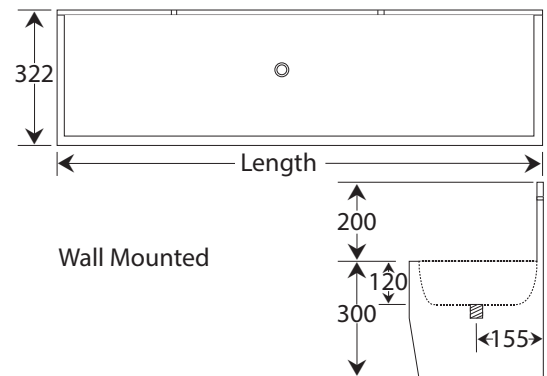

**Taps shown for illustration purposes only*

WE396 OPEN SLOPE CORIAN SOLID SURFACE WASH TROUGH

- Corian solid surface acrylic resin bonded material
- Manufactured to order in any length up to 3600mm
- Glacier white (other colours by request)
- Sit on version without wall brackets
- Wall mounted version with wall brackets
- Centre 32mm flush grated waste fitting
- 500mm projection
- Tap holes drilled to customer specification
- Optional taps and traps from our extensive range
- Manufactured to order 3 working weeks

**Taps shown for illustration purposes only*

WE381 WALL MOUNTED SPLASHBACK CORIAN SOLID SURFACE WASH TROUGH

- Corian solid surface acrylic resin bonded material
- Manufactured to order in any length up to 3000mm
- Glacier white (other colours by request)
- Wall mounted with wall brackets
- Front fascia panel to conceal plumbing (can be in a contrasting colour: Grey | Yellow | Blue | Pink | Green | Red | Orange)
- Centre 38mm flush grated waste fitting (no overflow or plug)
- 322mm projection and 200mm splashback
- Tap holes drilled in splashback to customer specification
- Optional taps and traps from our extensive range
- Manufactured to order 3 working weeks

**Taps shown for illustration purposes only*

WE383 SIT ON SPLASHBACK CORIAN SOLID SURFACE WASH TROUGH

- Corian solid surface acrylic resin bonded material
- Manufactured to order in any length up to 3000mm
- Glacier white (other colours by request)
- Designed to sit on separate base unit
- Centre 38mm flush grated waste fitting (no overflow or plug)
- 322mm projection
- 200mm splashback
- Tap holes drilled in splashback to customer specification
- Optional taps and traps from our extensive range
- Manufactured to order 3 working weeks