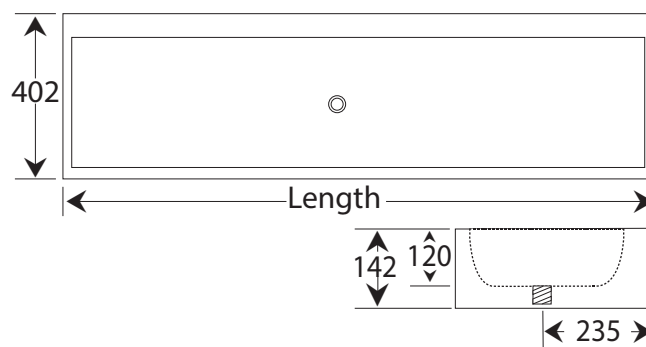

WE390 ECONOMY CORIAN SOLID SURFACE WASH TROUGH

- Corian solid surface acrylic resin bonded material
- Manufactured to order in any length up to 3000mm
- Glacier white (other colours by request)
- Sit on version without wall brackets
- Wall mounted version with wall brackets
- Centre 38mm flush grated waste fitting (no overflow or plug)
- 402mm projection
- Tap holes drilled to customer specification
- Optional taps and traps from our extensive range
- Manufactured to order 3 working weeks

**Taps shown for illustration purposes only*

WE399 CONTEMPORARY CORIAN SOLID SURFACE WASH TROUGH

- Corian solid surface acrylic resin bonded material
- Manufactured to order in any length up to 3600mm
- Glacier white (other colours by request)
- Sit on version without wall brackets
- Wall mounted version with wall brackets
- Centre 32mm flush grated waste fitting in rear channel with cover
- 400mm projection
- Tap holes drilled to customer specification
- Optional taps and traps from our extensive range
- Manufactured to order 3 working weeks

**Taps shown for illustration purposes only*

WE397 WAVE CORIAN SOLID SURFACE WASH TROUGH

- Corian solid surface acrylic resin bonded material
- Manufactured in modules of 500mm up to 3000mm long
- Glacier white (other colours by request)
- Sit on version without wall brackets
- Wall mounted version with wall brackets
- Centre 32mm flush grated waste fitting (no overflow or plug) to each module
- 400mm projection
- Tap holes drilled to customer specification
- Optional taps and traps from our extensive range
- Manufactured to order 3 working weeks