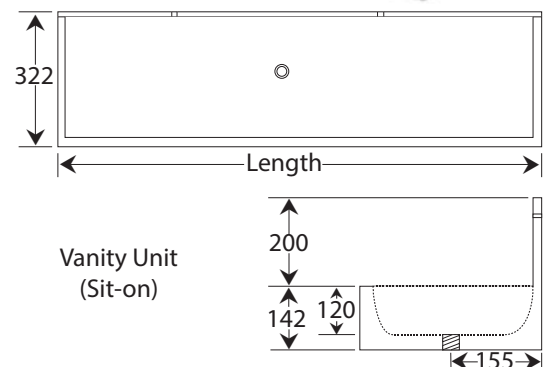

WE381 WALL MOUNTED SPLASHBACK CORIAN SOLID SURFACE WASH TROUGH

- Corian solid surface acrylic resin bonded material
- Manufactured to order in any length up to 3000mm
- Glacier white (other colours by request)
- Wall mounted with wall brackets
- Front fascia panel to conceal plumbing (can be in a contrasting colour: Grey | Yellow | Blue | Pink | Green | Red | Orange)
- Centre 38mm flush grated waste fitting (no overflow or plug)
- 322mm projection and 200mm splashback
- Tap holes drilled in splashback to customer specification
- Optional taps and traps from our extensive range
- Manufactured to order 3 working weeks

*Taps shown for illustration purposes only

WE383 SIT ON SPLASHBACK CORIAN SOLID SURFACE WASH TROUGH

- Corian solid surface acrylic resin bonded material
- Manufactured to order in any length up to 3000mm
- Glacier white (other colours by request)
- Designed to sit on separate base unit
- Centre 38mm flush grated waste fitting (no overflow or plug)
- 322mm projection
- 200mm splashback
- Tap holes drilled in splashback to customer specification
- Optional taps and traps from our extensive range
- Manufactured to order 3 working weeks

*Taps shown for illustration purposes only