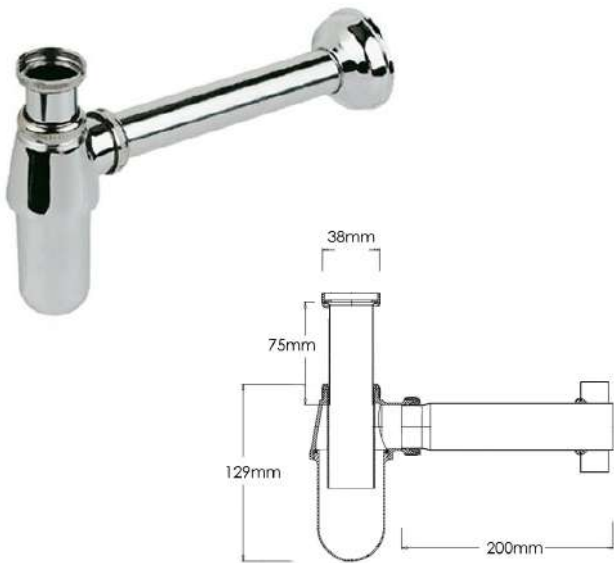

**Taps shown for illustration purposes only*

WE388 WALL MOUNTED NURSERY CORIAN WASH TROUGH

- Corian solid surface acrylic resin bonded material
- Manufactured to order in any length up to 3000mm
- Glacier white (other colours by request)
- Wall mounted with wall brackets
- Front fascia panel to conceal plumbing (can be in a contrasting colour: Grey | Yellow | Blue | Pink | Green | Red | Orange)
- Centre 38mm flush grated waste fitting (no overflow or plug)
- Reduced 325mm projection for smaller users or tight spaces
- Tap holes drilled to customer specification
- Optional taps and traps from our extensive range
- Manufactured to order 3 working weeks

**Taps shown for illustration purposes only*

WE389 SIT ON NURSERY CORIAN SOLID SURFACE WASH TROUGH

- Corian solid surface acrylic resin bonded material
- Manufactured to order in any length up to 3000mm
- Glacier white (other colours by request)
- Designed to sit on separate base unit
- Centre 38mm flush grated waste fitting (no overflow or plug)
- Reduced 325mm projection for smaller users or tight spaces
- No upstand
- Tap holes drilled to customer specification
- Optional taps and traps from our extensive range
- Manufactured to order 3 working weeks

**Taps shown for illustration purposes only*

LARGE-CHROME-BOTTLETRAP (1 1/2")
CHROME PLATED BOTTLE TRAP

- 38mm chrome plated brass bottle trap with waste pipe and wall flange
- Suitable for all wash troughs
- In stock 1 to 2 working days

TVS7035 INFRARED DECK MOUNTED TAP

- Sensor operated chrome plated basin tap
- Battery or mains power supply (to be specified)
- 30mm tap hole required
- In stock 1 to 2 working days

TVS6955 INFRARED WALL MOUNTED TAP