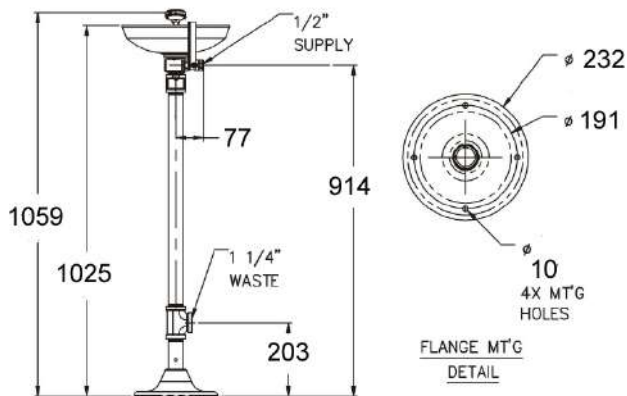

S0340 FREE STANDING EYE WASH WITH STAINLESS STEEL BOWL

- Grade 304 stainless steel bowl, 300mm diameter
- ABS yellow plastic eye wash spray heads with flip open dust covers
- 1/2" chrome plated brass stay open ball valve with stainless steel push handle
- Yellow coated galvanised steel pedestal and cast iron floor flange
- 32mm waste fitting
- BSP adaptors are supplied for all NPT pipe connections
- Internal filters and flow controls
- Flow rate 23.47 litres per minute
- ANSI Z358.1 compliant, includes safety sign and weekly test card
- In stock 1 to 2 working days