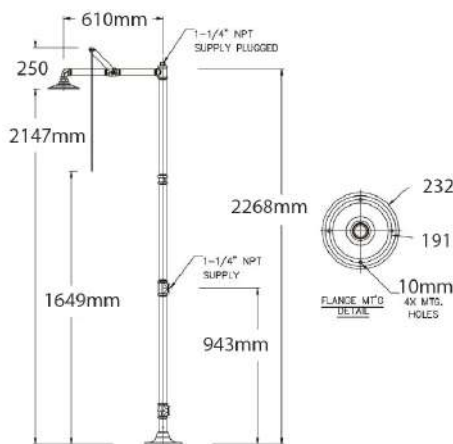

S2300 FREE STANDING SAFETY SHOWER WITH STAINLESS STEEL HEAD

- Grade 304 stainless steel shower head, 200mm diameter
- Grade 304 stainless steel pull handle and activation lever
- Yellow coated galvanised steel pipework
- Yellow coated cast iron floor flange
- 1" chrome plated brass stay open shower ball valve
- BSP adaptors are supplied for all NPT pipe connections
- Flow rate 75.70 litres per minute
- ANSI Z358.1 compliant, includes safety sign and weekly test card
- Optional shower test kit
- In stock 1 to 2 working days