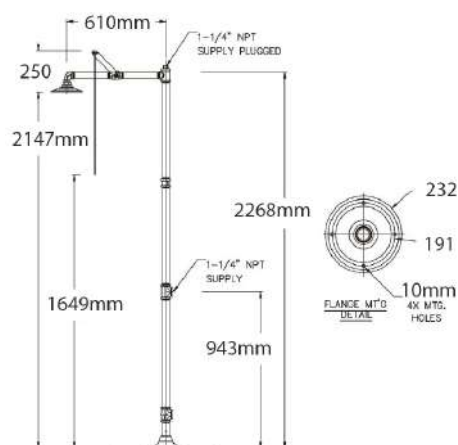

S1300 FREE STANDING SAFETY SHOWER WITH PLASTIC HEAD

- ABS yellow plastic shower head, 190mm diameter
- Grade 304 stainless steel pull handle and activation lever
- Yellow coated galvanized steel pipework
- Yellow coated cast iron floor flange
- 1" chrome plated brass stay open shower ball valve
- BSP adaptors are supplied for all NPT pipe connections
- Flow rate 75.70 litres per minute
- ANSI Z358.1 compliant, includes safety sign and weekly test card
- Optional shower test kit
- In stock 1 to 2 working days