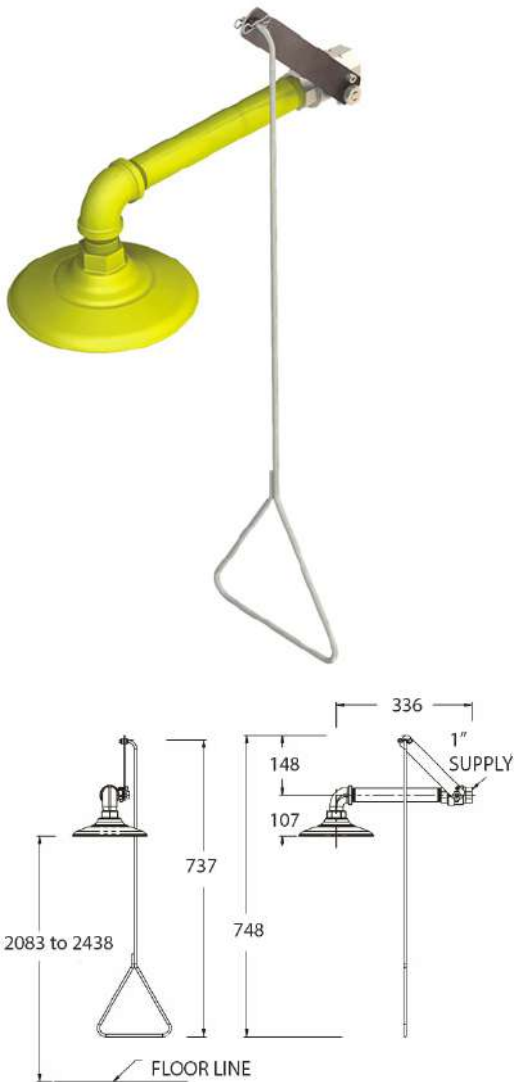

S1100 CEILING MOUNTED SAFETY SHOWER WITH PLASTIC HEAD

- ABS yellow plastic shower head, 190mm diameter
- Grade 304 stainless steel pull handle and activation lever
- 1" chrome plated brass stay open shower ball valve
- BSP adaptors are supplied for all NPT pipe connections
- Vertically mounted
- Flow rate 75.70 litres per minute
- ANSI Z358.1 compliant, includes safety sign and weekly test card
- Optional shower test kit
- In stock 1 to 2 working days

S2100 CEILING MOUNTED SAFETY SHOWER WITH STAINLESS STEEL HEAD

- Grade 304 stainless steel shower head, 200mm diameter
- Grade 304 stainless steel pull handle and activation lever
- 1" chrome plated brass stay open shower ball valve
- BSP adaptors are supplied for all NPT pipe connections
- Vertically mounted
- Flow rate 75.70 litres per minute
- ANSI Z358.1 compliant, includes safety sign and weekly test card
- Optional shower test kit
- In stock 1 to 2 working days

S1200 WALL MOUNTED SAFETY SHOWER WITH PLASTIC HEAD

- ABS yellow plastic shower head, 190mm diameter
- Grade 304 stainless steel pull handle and activation lever
- Yellow coated galvanised steel pipework
- 1" chrome plated brass stay open shower ball valve
- BSP adaptors are supplied for all NPT pipe connections
- Horizontally mounted
- Flow rate 75.70 litres per minute
- ANSI Z358.1 compliant, includes safety sign and weekly test card
- Optional shower test kit
- In stock 1 to 2 working days

S2200 WALL MOUNTED SAFETY SHOWER WITH STAINLESS STEEL HEAD

- Grade 304 stainless steel shower head, 200mm diameter
- Grade 304 stainless steel pull handle and activation lever
- Yellow coated galvanised steel pipework
- 1" chrome plated brass stay open shower ball valve
- BSP adaptors are supplied for all NPT pipe connections
- Horizontally mounted
- Flow rate 75.70 litres per minute
- ANSI Z358.1 compliant, includes safety sign and weekly test card
- Optional shower test kit
- In stock 1 to 2 working days