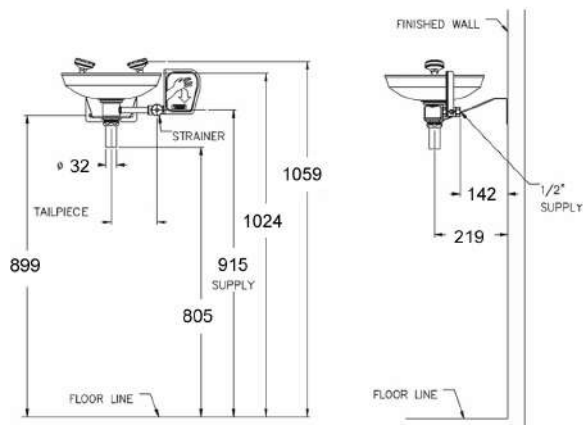

S0420 WALL MOUNTED EYE WASH WITH PLASTIC BOWL

- ABS yellow plastic bowl, 300mm diameter
- ABS yellow plastic eye wash spray heads with flip open dust covers
- 1/2" chrome plated brass stay open ball valve with stainless steel push handle
- Yellow coated 3mm galvanised steel wall bracket
- 32mm waste fitting
- BSP adaptors are supplied for all NPT pipe connections
- Internal filters and flow controls
- Flow rate 23.47 litres per minute
- ANSI Z358.1 compliant, includes safety sign and weekly test card
- In stock 1 to 2 working days

S0440 WALL MOUNTED EYE WASH WITH STAINLESS STEEL BOWL

- Grade 304 stainless steel bowl, 300mm diameter
- ABS yellow plastic eye wash spray heads with flip open dust covers
- 1/2" chrome plated brass stay open ball valve with stainless steel push handle
- Yellow coated 3mm galvanised steel wall bracket
- 32mm waste fitting
- BSP adaptors are supplied for all NPT pipe connections
- Internal filters and flow controls
- Flow rate 23.47 litres per minute
- ANSI Z358.1 compliant, includes safety sign and weekly test card
- In stock 1 to 2 working days