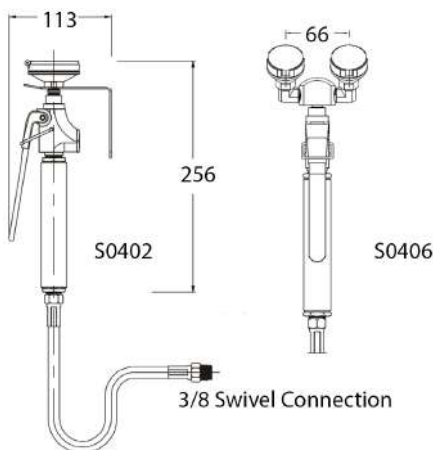

S0340-CS1 FREE STANDING EYE WASH WITH LID AND STAINLESS STEEL BOWL

- Grade 304 stainless steel bowl, 300mm diameter
- Grade 304 stainless steel flip open clamshell cover/lid operated by the push handle
- ABS yellow plastic eye wash spray heads with flip open dust covers
- 1/2" chrome plated brass stay open ball valve with stainless steel push handle
- Yellow coated galvanised steel pedestal and cast iron floor flange
- 32mm waste fitting
- BSP adaptors are supplied for all NPT pipe connections
- Internal filters and flow controls and flow rate 23.47 litres per minute
- ANSI Z358.1 compliant, includes safety sign and weekly test card
- In stock 1 to 2 working days

S0340-CS1-HFC FREE STANDING EYE WASH WITH FOOT CONTROL, LID AND STAINLESS STEEL BOWL

- Grade 304 stainless steel bowl, 300mm diameter
- Grade 304 stainless steel flip open clamshell cover/lid operated by the push handle and foot pedal
- ABS yellow plastic eye wash spray heads with flip open dust covers
- 1/2" chrome plated brass stay open ball valve with stainless steel push handle and foot pedal
- Yellow coated galvanised steel pedestal and cast iron floor flange
- 32mm waste fitting
- BSP adaptors are supplied for all NPT pipe connections
- Internal filters and flow controls and flow rate 23.47 litres per minute
- ANSI Z358.1 compliant, includes safety sign and weekly test card
- In stock 1 to 2 working days

S0402/6 WALL MOUNTED DRENCH AND EYE WASH HOSE

- ABS yellow plastic eye wash spray heads with flip open dust covers
- Chrome plated brass stay open valve with locking clip and stainless steel squeeze lever
- Yellow coated galvanised steel wall bracket
- Yellow PVC hose, 2438mm long with max working pressure of 300 psi
- Internal filters and flow controls
- Flow rate 11.73 litres per minute
- ANSI Z358.1 compliant, includes safety sign and weekly test card
- S0402 with one head, model S0406 with twin heads
- In stock 1 to 2 working days