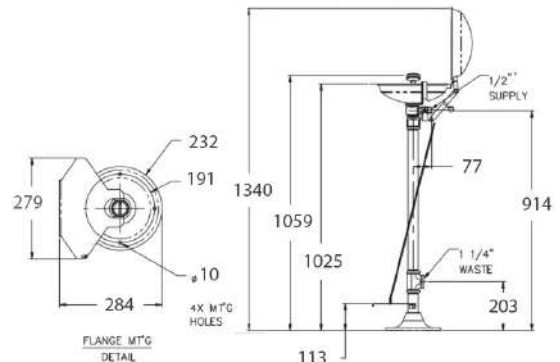

S0340-CS1-HFC FREE STANDING EYE WASH WITH FOOT CONTROL, LID AND STAINLESS STEEL BOWL

- Grade 304 stainless steel bowl, 300mm diameter
- Grade 304 stainless steel flip open clamshell cover/lid operated by the push handle and foot pedal
- ABS yellow plastic eye wash spray heads with flip open dust covers
- 1/2" chrome plated brass stay open ball valve with stainless steel push handle and foot pedal
- Yellow coated galvanised steel pedestal and cast iron floor flange
- 32mm waste fitting
- BSP adaptors are supplied for all NPT pipe connections
- Internal filters and flow controls and flow rate 23.47 litres per minute
- ANSI Z358.1 compliant, includes safety sign and weekly test card
- In stock 1 to 2 working days