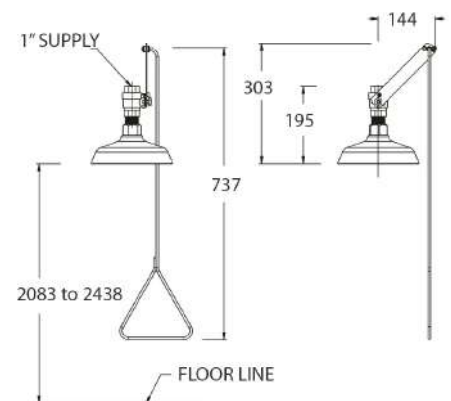

S2100 CEILING MOUNTED SAFETY SHOWER WITH STAINLESS STEEL HEAD

- Grade 304 stainless steel shower head, 200mm diameter
- Grade 304 stainless steel pull handle and activation lever
- 1" chrome plated brass stay open shower ball valve
- BSP adaptors are supplied for all NPT pipe connections
- Vertically mounted
- Flow rate 75.70 litres per minute
- ANSI Z358.1 compliant, includes safety sign and weekly test card
- Optional shower test kit
- In stock 1 to 2 working days