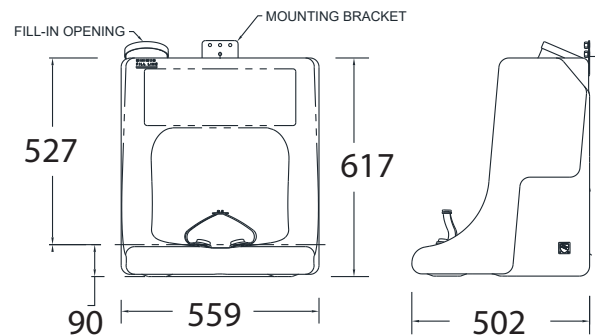

S0P50 PORTABLE EYE WASH UNIT

- High visibility yellow polyethylene construction
- ABS yellow plastic eye wash spray heads with pull off dust covers to operate
- 68 litre (18 gallon) water tank
- Flow rate 1.5 litres per minute to comply with ANSI Z358.1
- Supplies a full 15 minute eye wash capability
- Can be wall mounted or placed on a flat surface
- Stainless steel wall bracket
- ANSI Z358.1 compliant, includes safety sign and weekly test card
- Requires water preservative for long term use
- In stock 1 to 2 working days