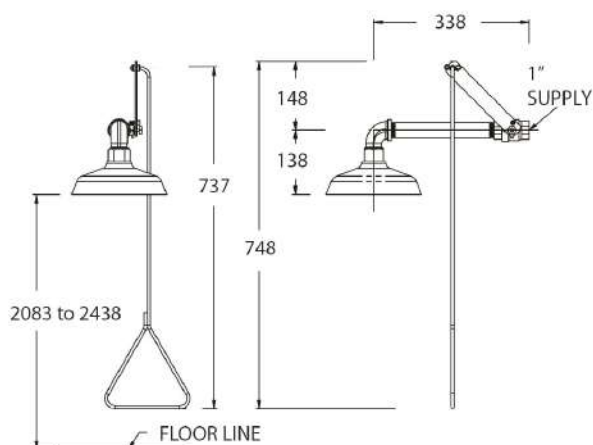

S2100 CEILING MOUNTED SAFETY SHOWER WITH STAINLESS STEEL HEAD

- Grade 304 stainless steel shower head, 200mm diameter
- Grade 304 stainless steel pull handle and activation lever
- 1" chrome plated brass stay open shower ball valve
- BSP adaptors are supplied for all NPT pipe connections
- Vertically mounted
- Flow rate 75.70 litres per minute
- ANSI Z358.1 compliant, includes safety sign and weekly test card
- Optional shower test kit
- In stock 1 to 2 working days

S1200 WALL MOUNTED SAFETY SHOWER WITH PLASTIC HEAD

- ABS yellow plastic shower head, 190mm diameter
- Grade 304 stainless steel pull handle and activation lever
- Yellow coated galvanised steel pipework
- 1" chrome plated brass stay open shower ball valve
- BSP adaptors are supplied for all NPT pipe connections
- Horizontally mounted
- Flow rate 75.70 litres per minute
- ANSI Z358.1 compliant, includes safety sign and weekly test card
- Optional shower test kit
- In stock 1 to 2 working days

S2200 WALL MOUNTED SAFETY SHOWER WITH STAINLESS STEEL HEAD

- Grade 304 stainless steel shower head, 200mm diameter
- Grade 304 stainless steel pull handle and activation lever
- Yellow coated galvanised steel pipework
- 1" chrome plated brass stay open shower ball valve
- BSP adaptors are supplied for all NPT pipe connections
- Horizontally mounted
- Flow rate 75.70 litres per minute
- ANSI Z358.1 compliant, includes safety sign and weekly test card
- Optional shower test kit
- In stock 1 to 2 working days

S2200-AS ALL STAINLESS STEEL WALL MOUNTED SAFETY SHOWER

- Grade 304 stainless steel shower head, 200mm diameter
- Grade 304 stainless steel pull handle and activation lever
- Grade 304 stainless steel pipework
- 1" stainless steel stay open shower ball valve
- BSP adaptors are supplied for all NPT pipe connections
- Horizontally mounted
- Flow rate 75.70 litres per minute
- ANSI Z358.1 compliant, includes safety sign and weekly test card
- Optional shower test kit
- In stock 1 to 2 working days