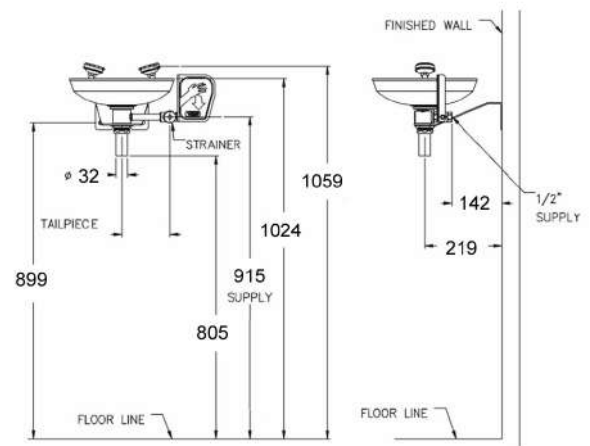

S0440-AS ALL STAINLESS STEEL WALL MOUNTED EYE WASH

- Grade 304 stainless steel bowl, 300mm diameter
- ABS yellow plastic eye wash spray heads with flip open dust covers
- 1/2" stainless steel stay open ball valve with stainless steel push handle
- Grade 304 stainless steel wall bracket
- 32mm waste fitting
- BSP adaptors are supplied for all NPT pipe connections
- Internal filters and flow controls
- Flow rate 23.47 litres per minute
- ANSI Z358.1 compliant, includes safety sign and weekly test card
- In stock 1 to 2 working days