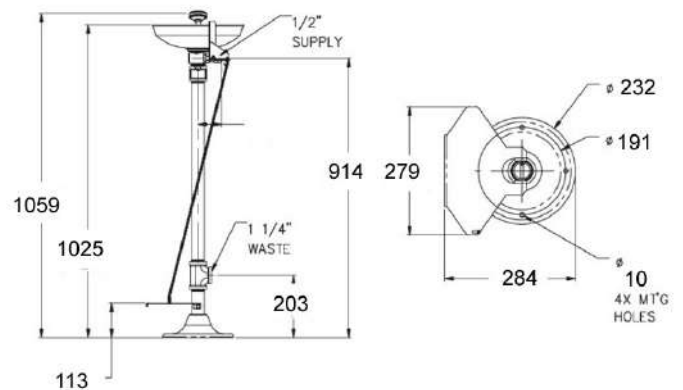

S0340-HFC FREE STANDING EYE WASH WITH FOOT CONTROL AND STAINLESS STEEL BOWL

- Grade 304 stainless steel bowl, 300mm diameter
- ABS yellow plastic eye wash spray heads with flip open dust covers
- 1/2" chrome plated brass stay open ball valve with stainless steel push handle and foot pedal
- Yellow coated galvanised steel pedestal and cast iron floor flange
- 32mm waste fitting
- BSP adaptors are supplied for all NPT pipe connections
- Internal filters and flow controls
- Flow rate 23.47 litres per minute
- ANSI Z358.1 compliant, includes safety sign and weekly test card
- In stock 1 to 2 working days