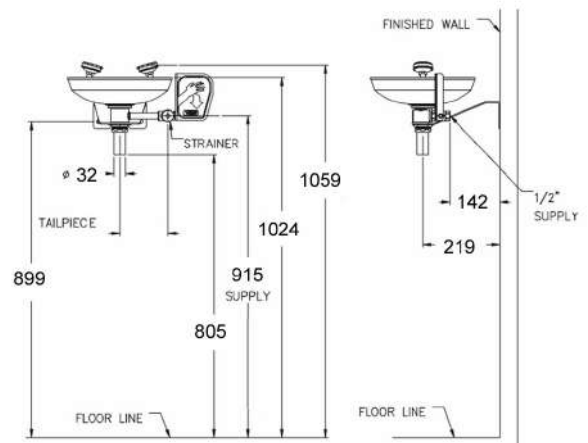

S0420 WALL MOUNTED EYE WASH WITH PLASTIC BOWL

- ABS yellow plastic bowl, 300mm diameter
- ABS yellow plastic eye wash spray heads with flip open dust covers
- 1/2" chrome plated brass stay open ball valve with stainless steel push handle
- Yellow coated 3mm galvanised steel wall bracket
- 32mm waste fitting
- BSP adaptors are supplied for all NPT pipe connections
- Internal filters and flow controls
- Flow rate 23.47 litres per minute
- ANSI Z358.1 compliant, includes safety sign and weekly test card
- In stock 1 to 2 working days

S0440 WALL MOUNTED EYE WASH WITH STAINLESS STEEL BOWL

- Grade 304 stainless steel bowl, 300mm diameter
- ABS yellow plastic eye wash spray heads with flip open dust covers
- 1/2" chrome plated brass stay open ball valve with stainless steel push handle
- Yellow coated 3mm galvanised steel wall bracket
- 32mm waste fitting
- BSP adaptors are supplied for all NPT pipe connections
- Internal filters and flow controls
- Flow rate 23.47 litres per minute
- ANSI Z358.1 compliant, includes safety sign and weekly test card
- In stock 1 to 2 working days

S0440-CS1 WALL MOUNTED EYE WASH WITH STAINLESS STEEL BOWL AND LID

- Grade 304 stainless steel bowl, 300mm diameter
- Grade 304 stainless steel flip open clamshell cover/lid operated by the push handle
- ABS yellow plastic eye wash spray heads with flip open dust covers
- 1/2" chrome plated brass stay open ball valve with stainless steel push handle
- Yellow coated 3mm galvanised steel wall bracket
- 32mm waste fitting
- BSP adaptors are supplied for all NPT pipe connections
- Internal filters and flow controls and flow rate 23.47 litres per minute
- ANSI Z358.1 compliant, includes safety sign and weekly test card
- In stock 1 to 2 working days