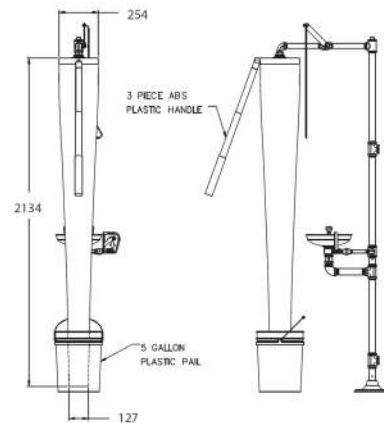

S0000-STK SAFETY SHOWER TEST KIT

- Helps to prevent spillage and flooding when testing safety showers
- Many safety shower installations do not include drainage
- Yellow plastic 5 gallon bucket
- Waterproof test chute
- Long handle with test chute curtain ring
- Suitable for showers with a shower head diameter of 254mm and below
- All safety showers need testing to comply with regulations and standards
- Safety showers and eye wash units should be operated on a weekly basis
- In stock 1 to 2 working days