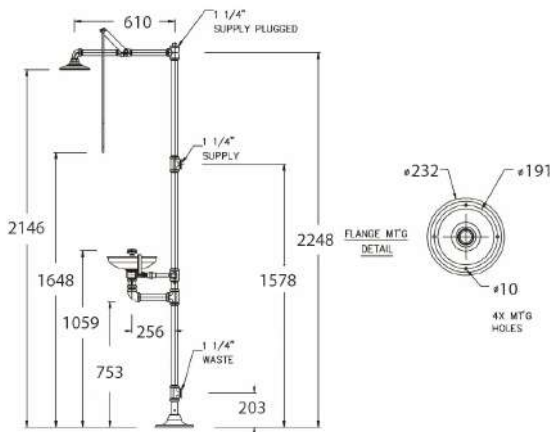

S1200 WALL MOUNTED SAFETY SHOWER WITH PLASTIC HEAD

- ABS yellow plastic shower head, 190mm diameter
- Grade 304 stainless steel pull handle and activation lever
- Yellow coated galvanised steel pipework
- 1" chrome plated brass stay open shower ball valve
- BSP adaptors are supplied for all NPT pipe connections
- Horizontally mounted
- Flow rate 75.70 litres per minute
- ANSI Z358.1 compliant, includes safety sign and weekly test card
- Optional shower test kit
- In stock 1 to 2 working days

S2300 FREE STANDING SAFETY SHOWER WITH STAINLESS STEEL HEAD

- Grade 304 stainless steel shower head, 200mm diameter
- Grade 304 stainless steel pull handle and activation lever
- Yellow coated galvanised steel pipework
- Yellow coated cast iron floor flange
- 1" chrome plated brass stay open shower ball valve
- BSP adaptors are supplied for all NPT pipe connections
- Flow rate 75.70 litres per minute
- ANSI Z358.1 compliant, includes safety sign and weekly test card
- Optional shower test kit
- In stock 1 to 2 working days

S1320 COMBINED SAFETY SHOWER AND EYE WASH WITH PLASTIC HEAD AND BOWL

- ABS yellow plastic shower head, 190mm diameter
- ABS yellow plastic eye wash bowl, 300mm diameter
- ABS yellow plastic eye wash heads, flip open dust covers, internal filters and flow controls
- Yellow coated galvanised steel pipework and cast iron floor flange
- 1" chrome plated brass stay open ball valve with stainless steel pull handle and activation lever
- 1/2" chrome plated brass stay open ball valve with stainless steel push handle
- 32mm waste fitting and flow rate 90 litres per minute
- BSP adaptors are supplied for all NPT pipe connections
- ANSI Z358.1 compliant, includes safety sign and weekly test card
- In stock 1 to 2 working days