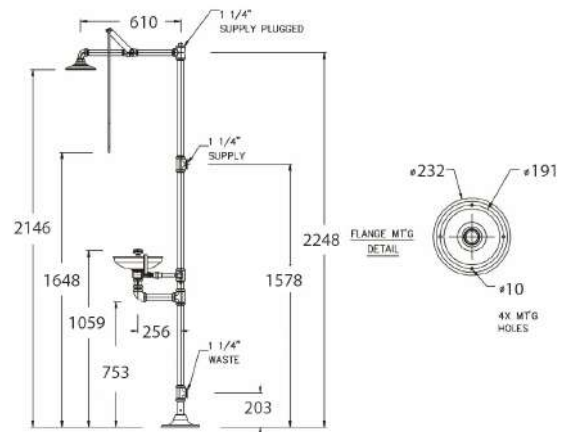

S2300-AS ALL STAINLESS STEEL FREE STANDING SAFETY SHOWER

- Grade 304 stainless steel shower head, 200mm diameter
- Grade 304 stainless steel pull handle and activation lever
- Grade 304 stainless steel pipework
- Grade 304 stainless steel floor flange
- 1" stainless steel stay open shower ball valve
- BSP adaptors are supplied for all NPT pipe connections
- Flow rate 75.70 litres per minute
- ANSI Z358.1 compliant, includes safety sign and weekly test card
- Optional shower test kit
- In stock 1 to 2 working days

S1320 COMBINED SAFETY SHOWER AND EYE WASH WITH PLASTIC HEAD AND BOWL

- ABS yellow plastic shower head, 190mm diameter
- ABS yellow plastic eye wash bowl, 300mm diameter
- ABS yellow plastic eye wash heads, flip open dust covers, internal filters and flow controls
- Yellow coated galvanised steel pipework and cast iron floor flange
- 1" chrome plated brass stay open ball valve with stainless steel pull handle and activation lever
- 1/2" chrome plated brass stay open ball valve with stainless steel push handle
- 32mm waste fitting and flow rate 90 litres per minute
- BSP adaptors are supplied for all NPT pipe connections
- ANSI Z358.1 compliant, includes safety sign and weekly test card
- In stock 1 to 2 working days

S2340 COMBINED SAFETY SHOWER AND EYE WASH WITH STAINLESS STEEL HEAD AND BOWL

- Grade 304 stainless steel shower head, 200mm diameter
- Grade 304 stainless steel eye wash bowl, 300mm diameter
- ABS yellow plastic eye wash heads, flip open dust covers, internal filters and flow controls
- Yellow coated galvanised steel pipework and cast iron floor flange
- 1" chrome plated brass stay open ball valve with stainless steel pull handle and activation lever
- 1/2" chrome plated brass stay open ball valve with stainless steel push handle
- 32mm waste fitting and flow rate 90 litres per minute
- BSP adaptors are supplied for all NPT pipe connections
- ANSI Z358.1 compliant, includes safety sign and weekly test card
- In stock 1 to 2 working days