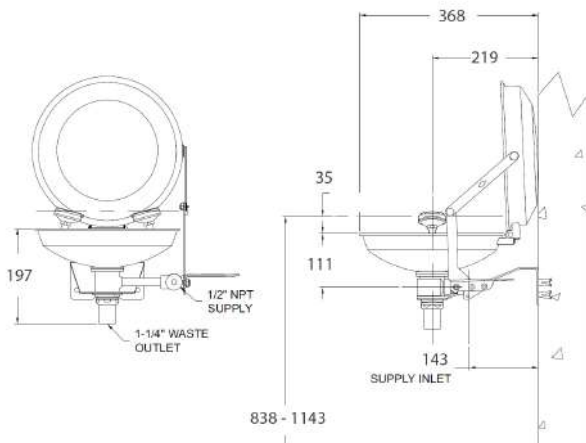

S0440-CS1 WALL MOUNTED EYE WASH WITH STAINLESS STEEL BOWL AND LID

- Grade 304 stainless steel bowl, 300mm diameter
- Grade 304 stainless steel flip open clamshell cover/lid operated by the push handle
- ABS yellow plastic eye wash spray heads with flip open dust covers
- 1/2" chrome plated brass stay open ball valve with stainless steel push handle
- Yellow coated 3mm galvanised steel wall bracket
- 32mm waste fitting
- BSP adaptors are supplied for all NPT pipe connections
- Internal filters and flow controls and flow rate 23.47 litres per minute
- ANSI Z358.1 compliant, includes safety sign and weekly test card
- In stock 1 to 2 working days