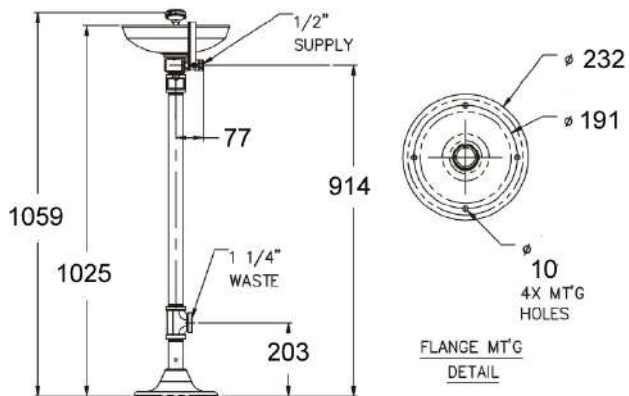

S0320 FREE STANDING EYE WASH WITH PLASTIC BOWL

- ABS yellow plastic bowl, 300mm diameter
- ABS yellow plastic eye wash spray heads with flip open dust covers
- 1/2" chrome plated brass stay open ball valve with stainless steel push handle
- Yellow coated galvanised steel pedestal and cast iron floor flange
- 32mm waste fitting
- BSP adaptors are supplied for all NPT pipe connections
- Internal filters and flow controls
- Flow rate 23.47 litres per minute
- ANSI Z358.1 compliant, includes safety sign and weekly test card
- In stock 1 to 2 working days