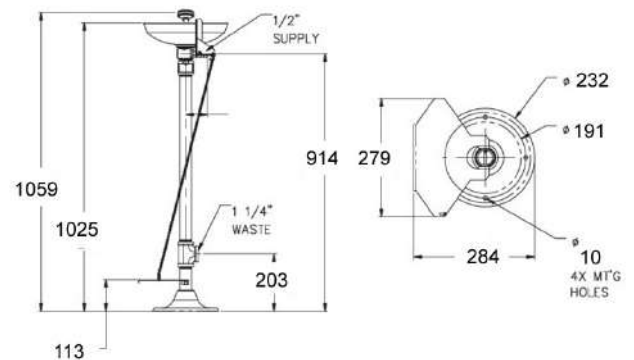

S0320-HFC FREE STANDING EYE WASH WITH FOOT CONTROL AND PLASTIC BOWL

- ABS yellow plastic bowl, 300mm diameter
- ABS yellow plastic eye wash spray heads with flip open dust covers
- 1/2" chrome plated brass stay open ball valve with stainless steel push handle and foot pedal
- Yellow coated galvanised steel pedestal and cast iron floor flange
- 32mm waste fitting
- BSP adaptors are supplied for all NPT pipe connections
- Internal filters and flow controls
- Flow rate 23.47 litres per minute
- ANSI Z358.1 compliant, includes safety sign and weekly test card
- In stock 1 to 2 working days