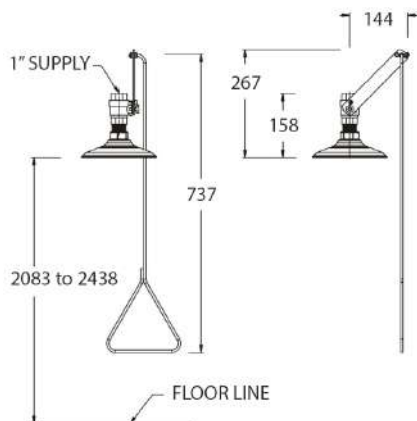

S0340-CS1-HFC FREE STANDING EYE WASH WITH FOOT CONTROL, LID AND STAINLESS STEEL BOWL

- Grade 304 stainless steel bowl, 300mm diameter
- Grade 304 stainless steel flip open clamshell cover/lid operated by the push handle and foot pedal
- ABS yellow plastic eye wash spray heads with flip open dust covers
- 1/2" chrome plated brass stay open ball valve with stainless steel push handle and foot pedal
- Yellow coated galvanised steel pedestal and cast iron floor flange
- 32mm waste fitting
- BSP adaptors are supplied for all NPT pipe connections
- Internal filters and flow controls and flow rate 23.47 litres per minute
- ANSI Z358.1 compliant, includes safety sign and weekly test card
- In stock 1 to 2 working days

S0402/6 WALL MOUNTED DRENCH AND EYE WASH HOSE

- ABS yellow plastic eye wash spray heads with flip open dust covers
- Chrome plated brass stay open valve with locking clip and stainless steel squeeze lever
- Yellow coated galvanised steel wall bracket
- Yellow PVC hose, 2438mm long with max working pressure of 300 psi
- Internal filters and flow controls
- Flow rate 11.73 litres per minute
- ANSI Z358.1 compliant, includes safety sign and weekly test card
- S0402 with one head, model S0406 with twin heads
- In stock 1 to 2 working days

S1100 CEILING MOUNTED SAFETY SHOWER WITH PLASTIC HEAD

- ABS yellow plastic shower head, 190mm diameter
- Grade 304 stainless steel pull handle and activation lever
- 1" chrome plated brass stay open shower ball valve
- BSP adaptors are supplied for all NPT pipe connections
- Vertically mounted
- Flow rate 75.70 litres per minute
- ANSI Z358.1 compliant, includes safety sign and weekly test card
- Optional shower test kit
- In stock 1 to 2 working days