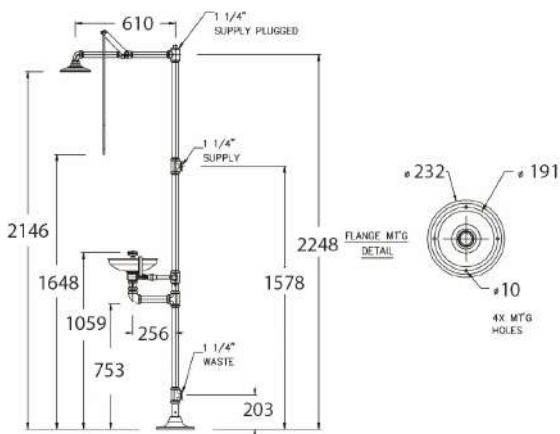

S2340-AS ALL STAINLESS STEEL COMBINED SAFETY SHOWER AND EYE WASH

- Grade 304 stainless steel shower head, 200mm diameter
- Grade 304 stainless steel eye wash bowl, 300mm diameter
- ABS yellow plastic eye wash heads, flip open dust covers, internal filters and flow controls
- Grade 304 stainless steel pipework and floor flange
- 1" stainless steel stay open ball valve with stainless steel pull handle and activation lever
- 1/2" stainless steel stay open ball valve with stainless steel push handle
- 32mm waste fitting and flow rate 90 litres per minute
- BSP adaptors are supplied for all NPT pipe connections
- ANSI Z358.1 compliant, includes safety sign and weekly test card
- In stock 1 to 2 working days