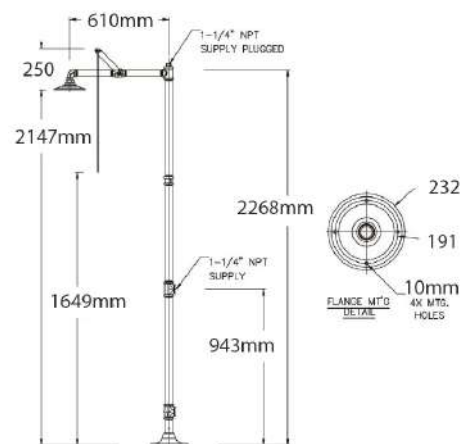

S2300-AS ALL STAINLESS STEEL FREE STANDING SAFETY SHOWER

- Grade 304 stainless steel shower head, 200mm diameter
- Grade 304 stainless steel pull handle and activation lever
- Grade 304 stainless steel pipework
- Grade 304 stainless steel floor flange
- 1" stainless steel stay open shower ball valve
- BSP adaptors are supplied for all NPT pipe connections
- Flow rate 75.70 litres per minute
- ANSI Z358.1 compliant, includes safety sign and weekly test card
- Optional shower test kit
- In stock 1 to 2 working days