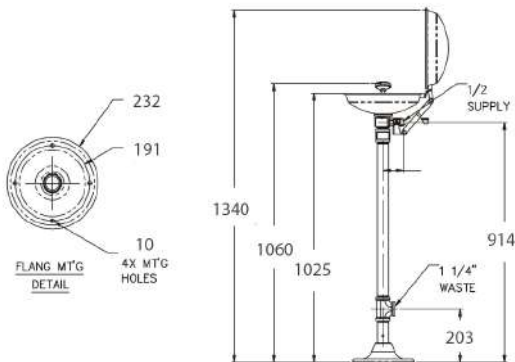

S0340-CS1 FREE STANDING EYE WASH WITH LID AND STAINLESS STEEL BOWL

- Grade 304 stainless steel bowl, 300mm diameter
- Grade 304 stainless steel flip open clamshell cover/lid operated by the push handle
- ABS yellow plastic eye wash spray heads with flip open dust covers
- 1/2" chrome plated brass stay open ball valve with stainless steel push handle
- Yellow coated galvanised steel pedestal and cast iron floor flange
- 32mm waste fitting
- BSP adaptors are supplied for all NPT pipe connections
- Internal filters and flow controls and flow rate 23.47 litres per minute
- ANSI Z358.1 compliant, includes safety sign and weekly test card
- In stock 1 to 2 working days